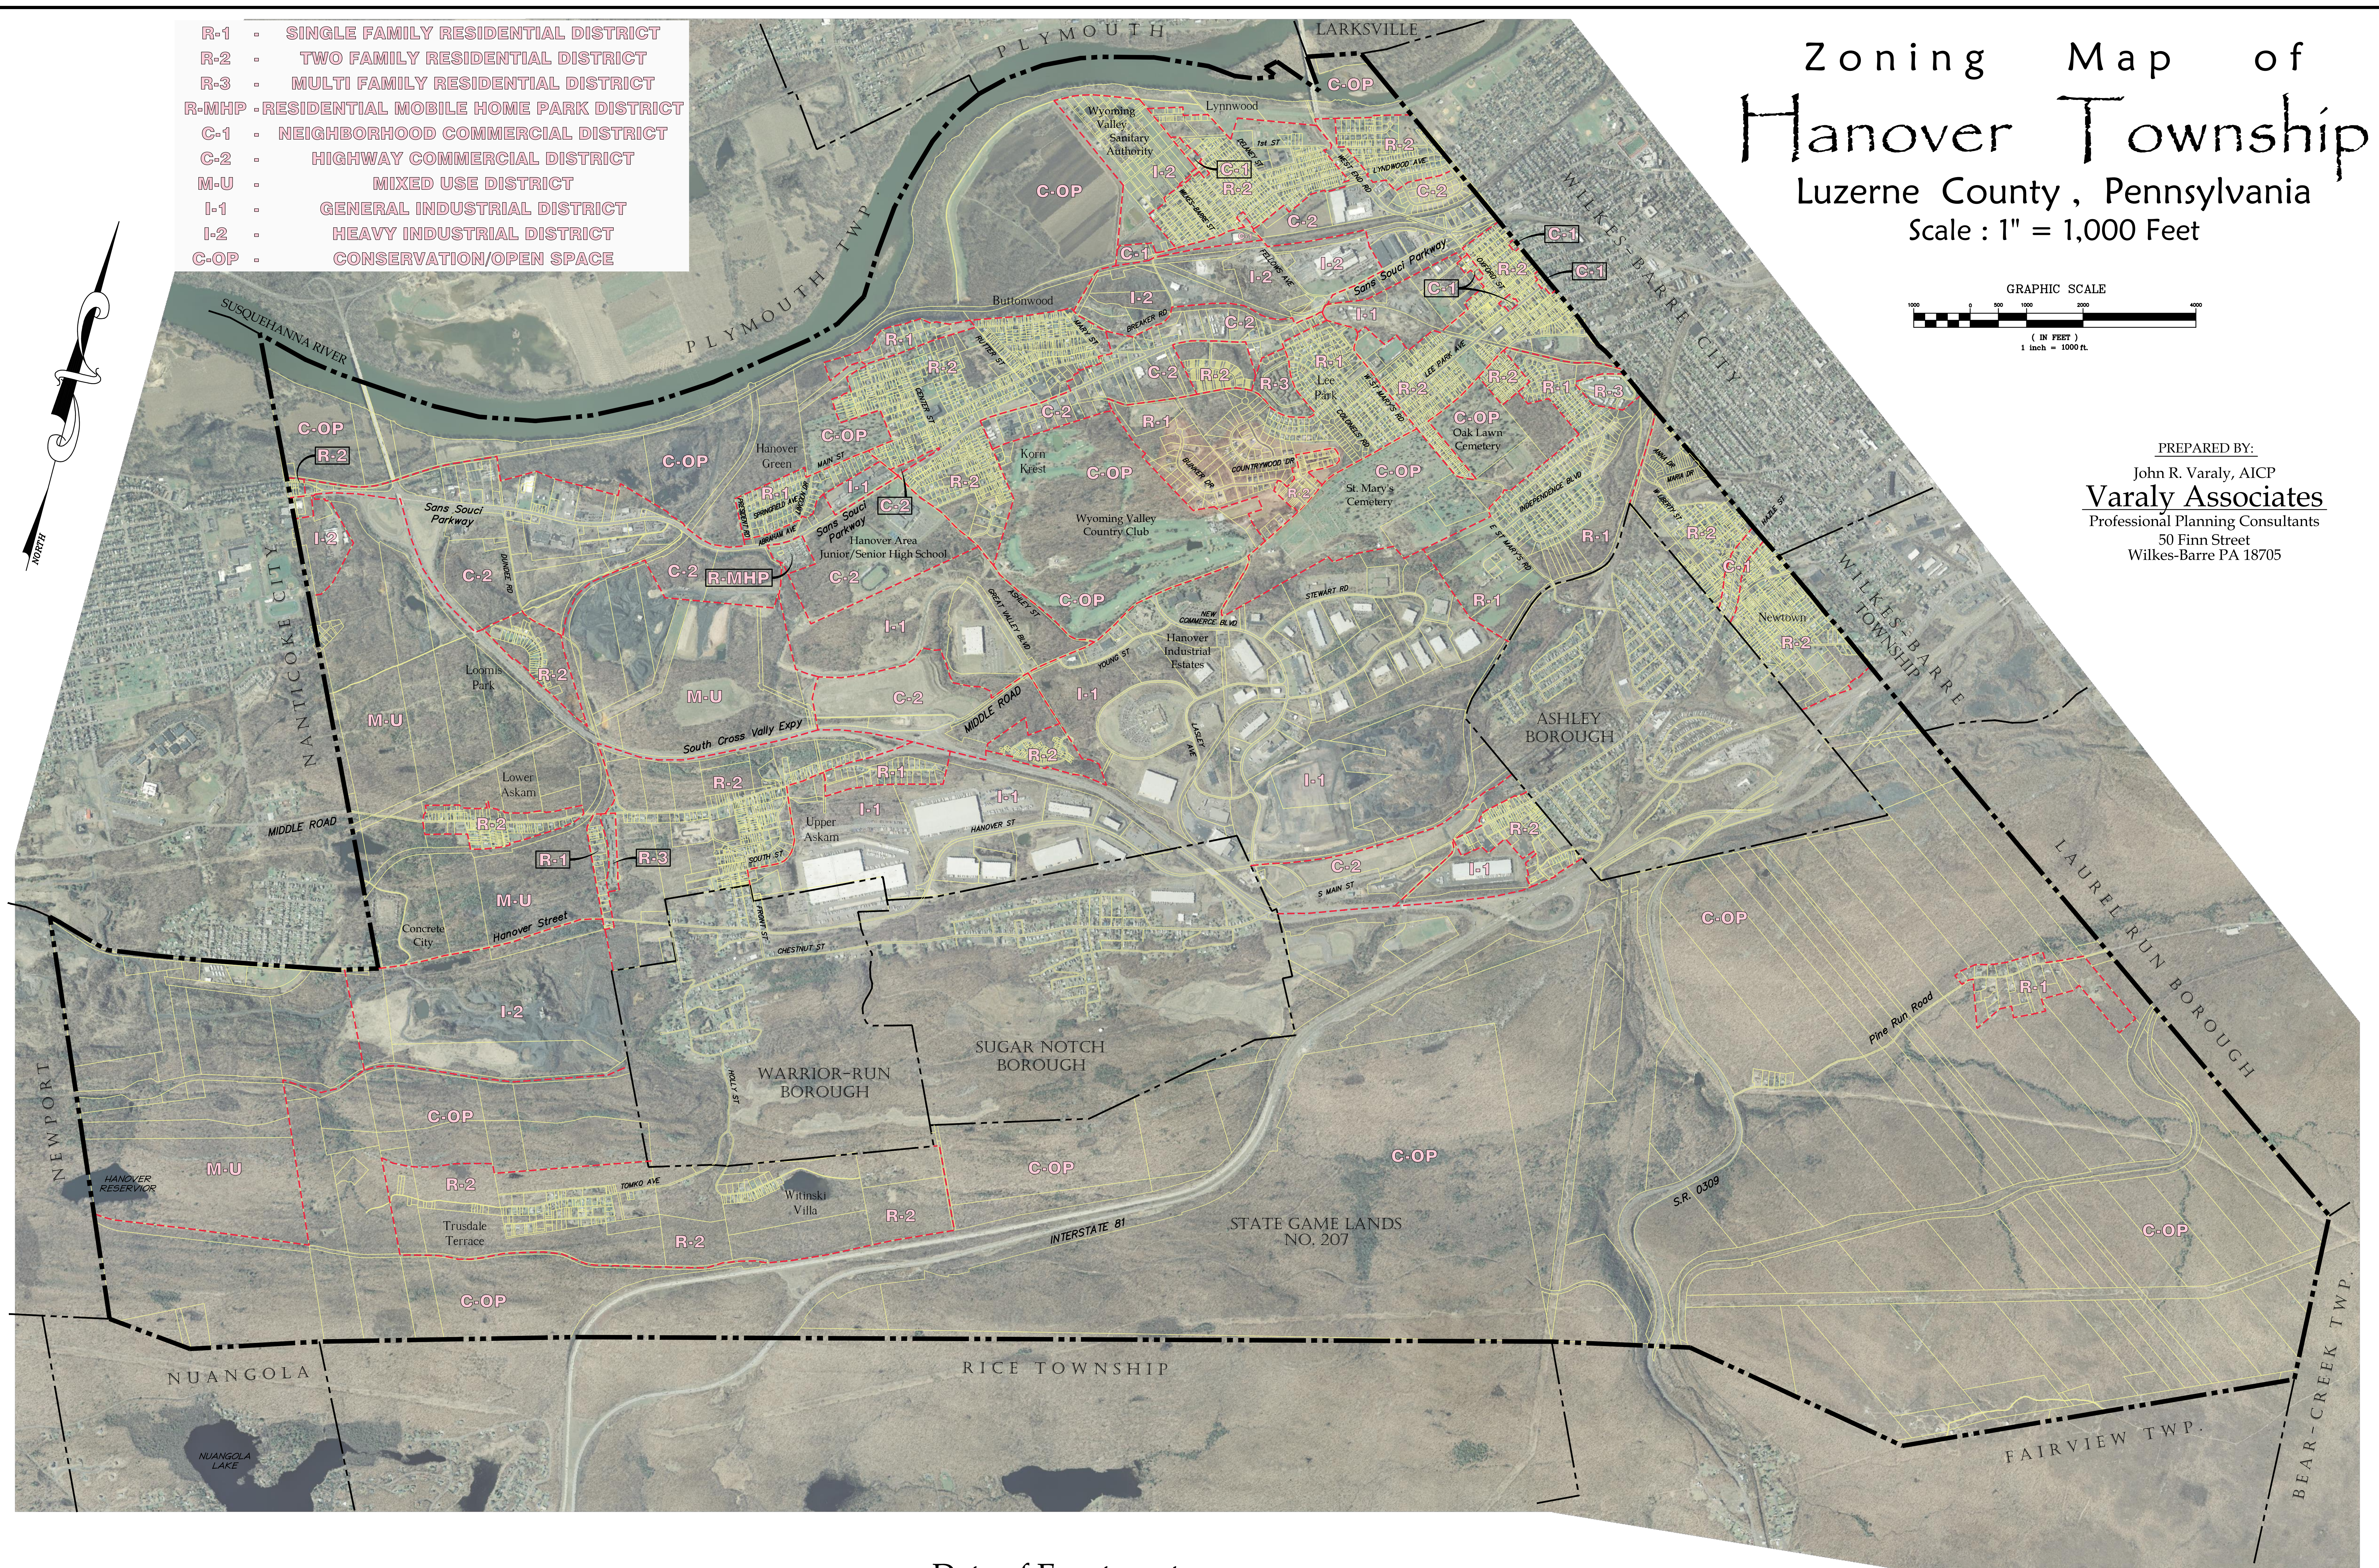

Zoning Map of Hanover Township

Luzerne County, Pennsylvania

Scale : 1" = 1,000 Feet

- R-1 - SINGLE FAMILY RESIDENTIAL DISTRICT
- R-2 - TWO FAMILY RESIDENTIAL DISTRICT
- R-3 - MULTI FAMILY RESIDENTIAL DISTRICT
- R-MHP - RESIDENTIAL MOBILE HOME PARK DISTRICT
- C-1 - NEIGHBORHOOD COMMERCIAL DISTRICT
- C-2 - HIGHWAY COMMERCIAL DISTRICT
- M-U - MIXED USE DISTRICT
- I-1 - GENERAL INDUSTRIAL DISTRICT
- I-2 - HEAVY INDUSTRIAL DISTRICT
- C-OP - CONSERVATION/OPEN SPACE

PREPARED BY:
John R. Varaly, AICP
Varaly Associates
Professional Planning Consultants
50 Finn Street
Wilkes-Barre PA 18705

Date of Enactment : _____